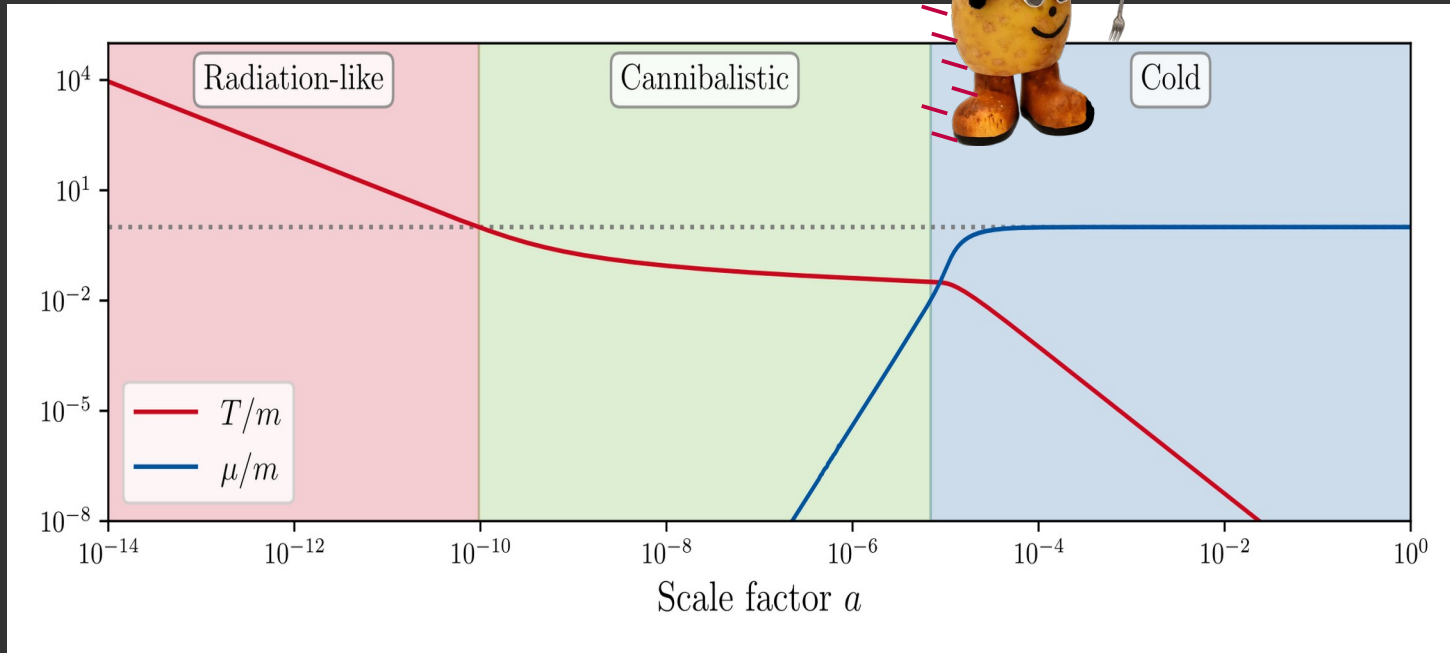

Cannibal Dark Matter

2008.08486
[S. Heimersheim,
N. Schöneberg,
D. C. Hooper,
J. Lesgourgues]

“3-to-2”
Interactions:

Effects on Cosmology

(Relative) power spectrum suppression

Cannibals can lower S_8

Allowed parameter space (CMB+BAO)