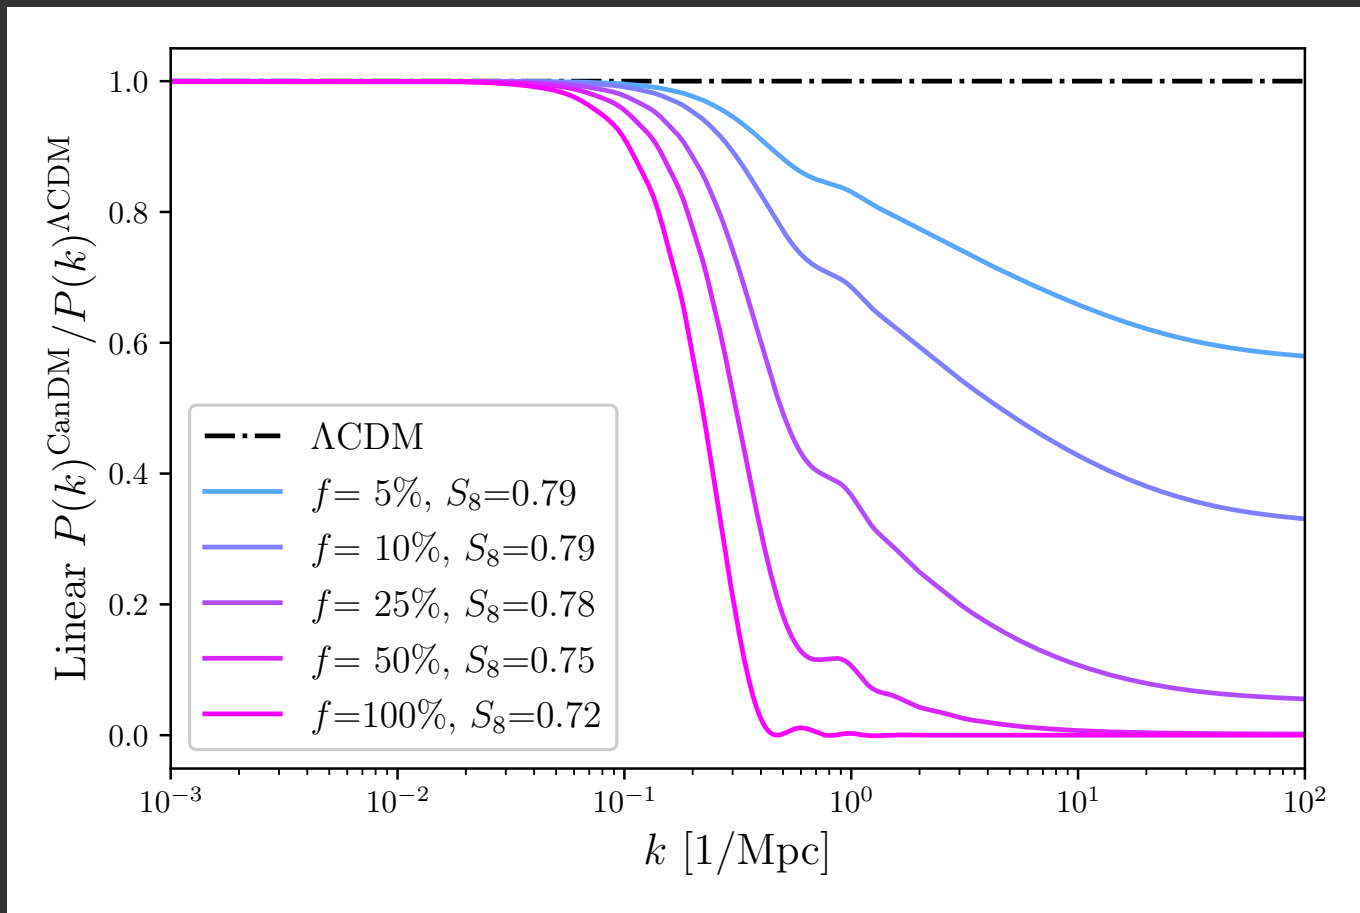

Cannibal Dark Matter

2008.08486
[S. Heimersheim,
N. Schöneberg,
D. C. Hooper,
J. Lesgourgues]

“3-to-2”
Interactions:

Effects on Cosmology

(Relative) power spectrum suppression

Cannibals can lower S_8

Allowed parameter space (CMB+BAO)