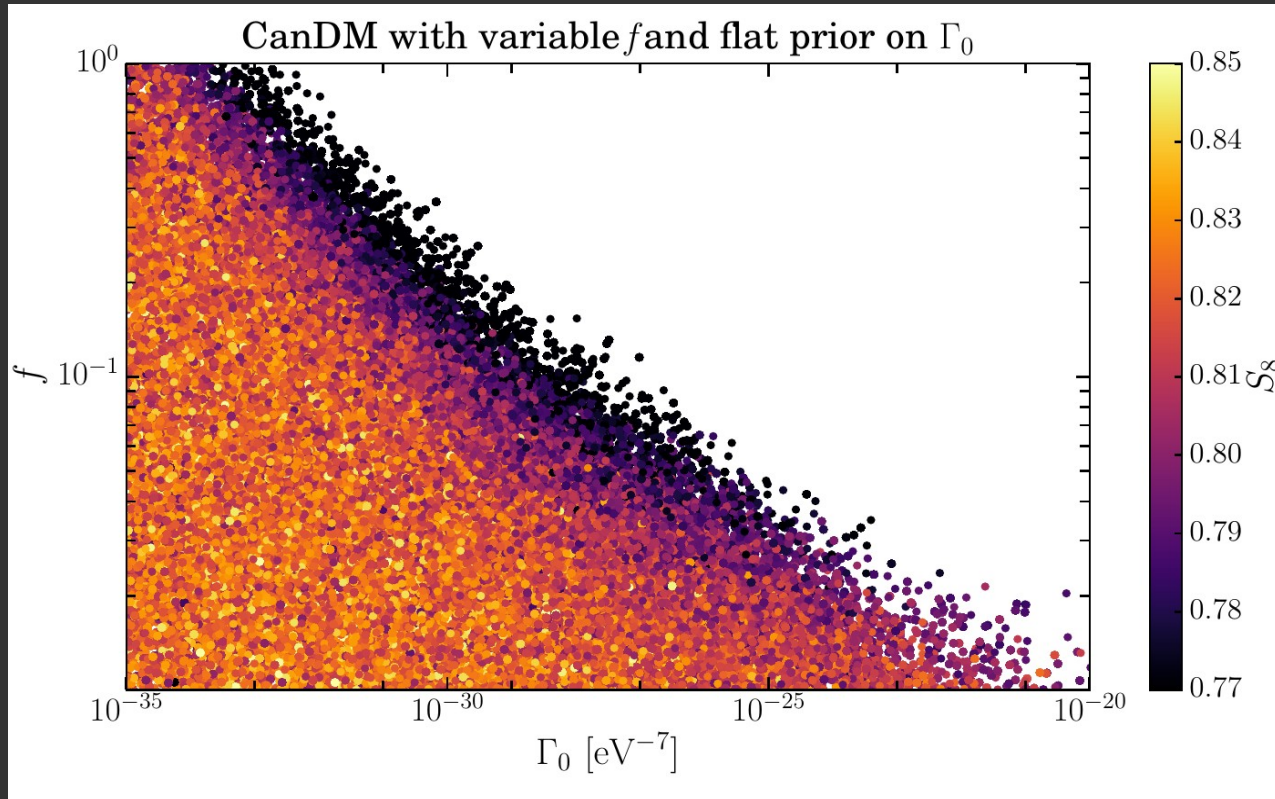

Cannibal Dark Matter

2008.08486
[S. Heimersheim,
N. Schöneberg,
D. C. Hooper,
J. Lesgourgues]

“3-to-2”
Interactions:

Effects on Cosmology

(Relative) power spectrum suppression

Cannibals can lower S_8

Allowed parameter space (CMB+BAO)